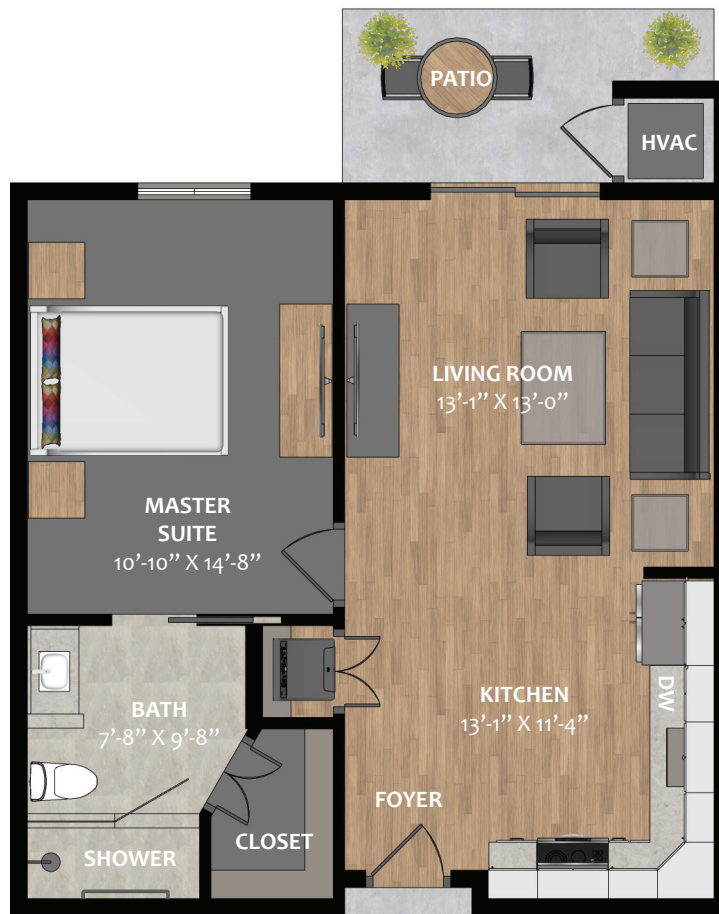

Alder

1 Bedroom | 1 Bathroom
 630 Square Feet
 80-Square-Foot Balcony

Square footage is approximate. All renderings are subject to change.